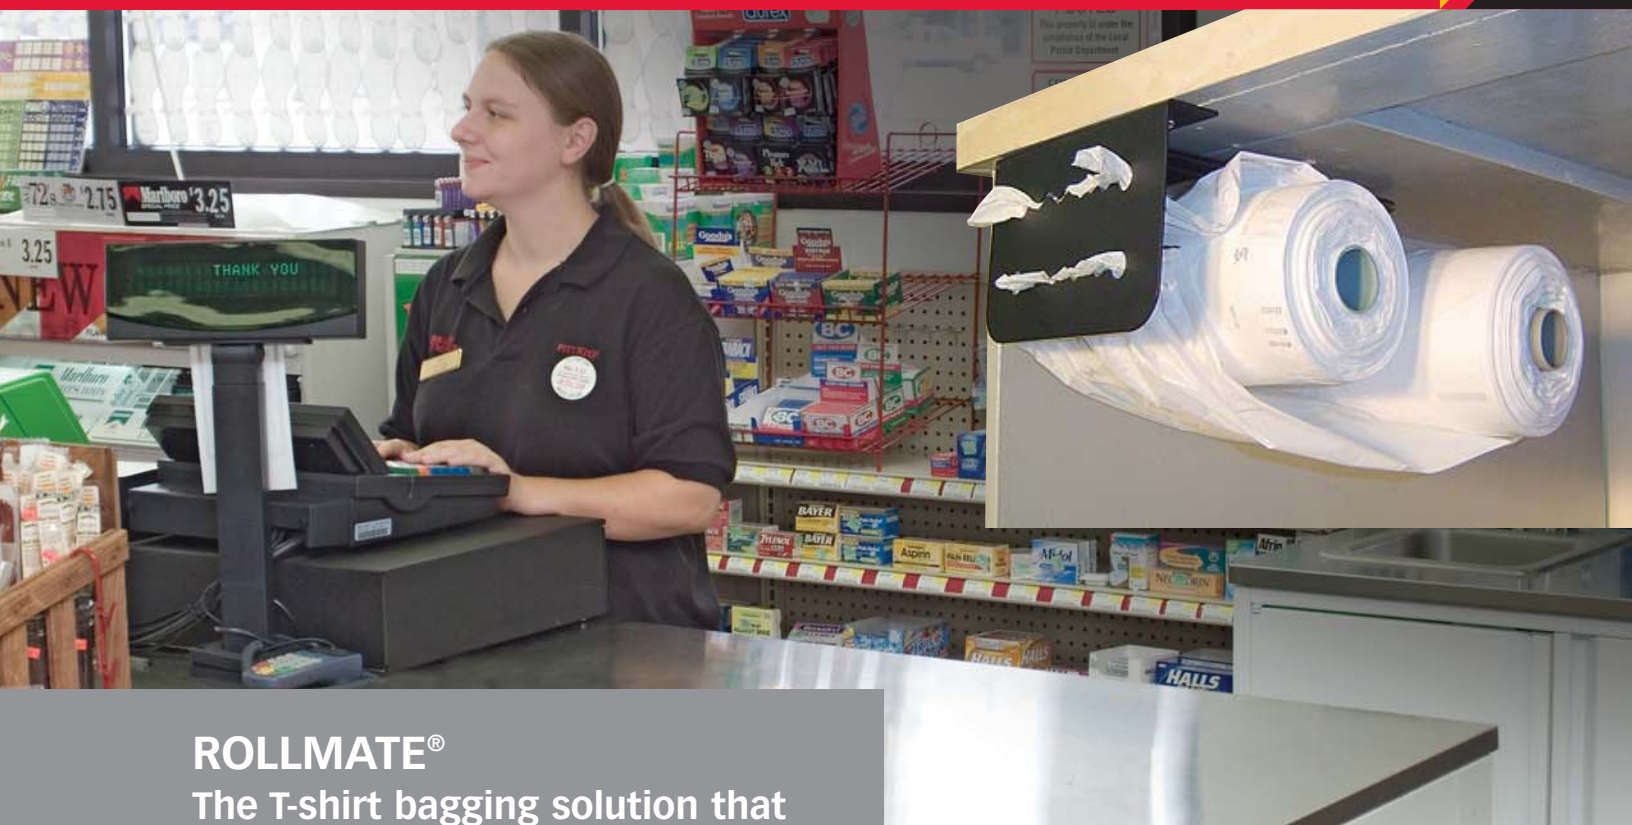

Hilex Poly

Industry Leading Manufacturer of Plastic Bag & Film Products

The SOLUTION IS IN THE BAG

ROLLMATE®

The T-shirt bagging solution that saves time and space

When your goal is customer service, the last place you want clutter is the checkout line.

A neat, uncluttered check stand makes it easier for employees to focus their attention and efforts on customers. Which is why Hilex Poly's RollMate bagging system is the perfect partner at checkout. While most T-shirt bags require a rack, RollMate bags come on a roll, with space-saving hardware that allow the dispenser to be installed wherever you need it: under the counter or register or at the end of a counter. RollMate

keeps bags at your employees' fingertips while eliminating countertop clutter. And, you can mix and match bag sizes and dispensers. With up to 500 bags per roll, employees spend less time restocking and more time serving customers.

The RollMate bagging system adds to checkout convenience with one-at-a-time bag dispensing. The employee simply pinches the top of the bag and pulls. The bag detaches from the roll and is ready to fill with merchandise.